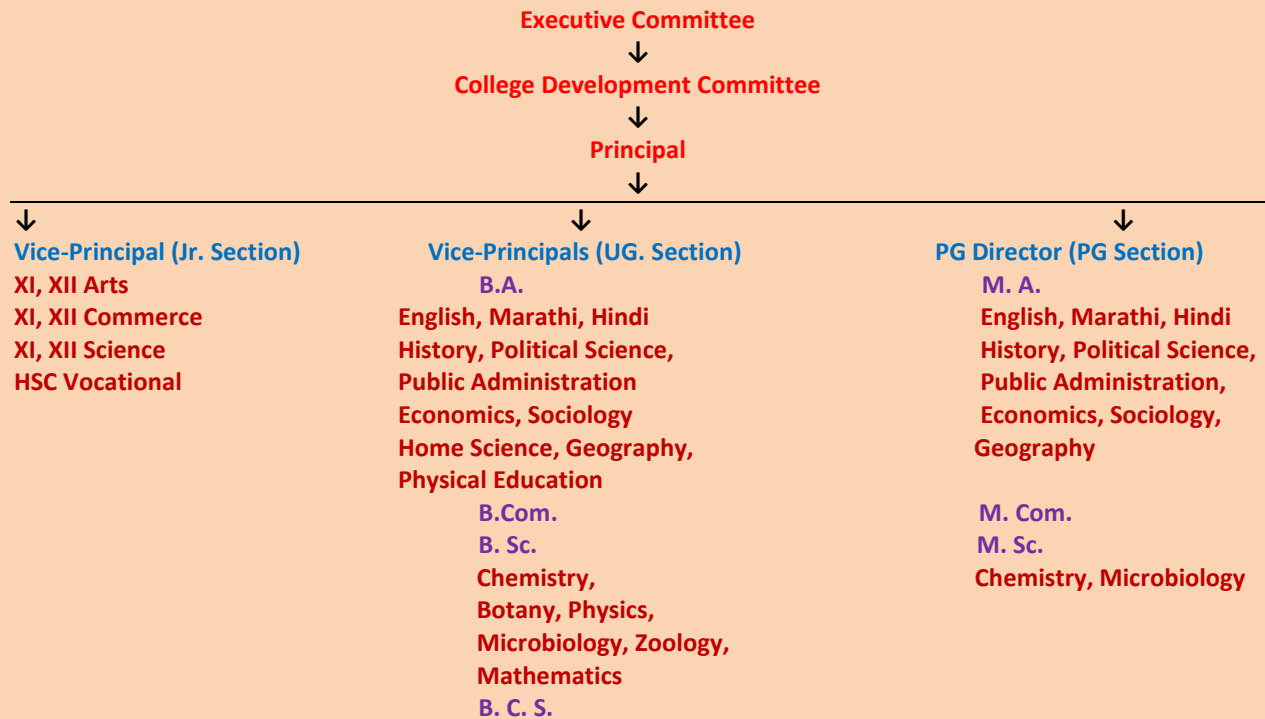

Navgan Shikshan Sanstha Rajuri's

Vasantdada Patil Arts, Commerce & Science College, Patoda. Dist. Beed. (M.S.)

INSTITUTIONAL ORGANOGRAM

Academic Set Up

Administrative Set Up